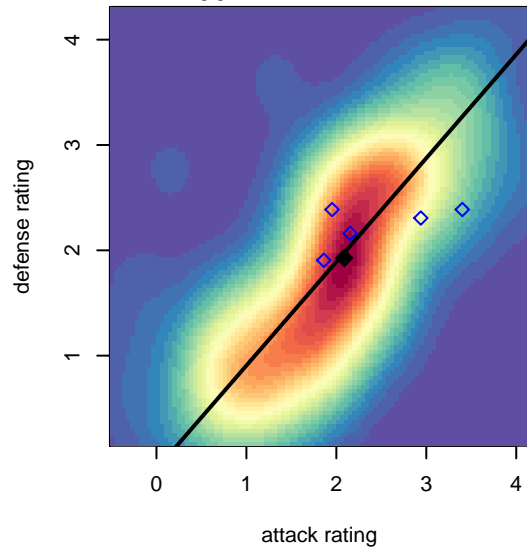

North Idaho Inferno Orange G02

, ID
 G02 total strength=1379
 attack=8.07 defense=6.87
 fall league = PSPL WNPL U16

alt names used:
 Inferno Brown G02

Venues played:
 2017 PSPL WNPL U16

North Idaho Inferno Orange G02
 Dots are actual minus expected GF (blue circles) and GA (red triangles).
 Blue line is smoothed change in attack strength. Red is smoothed change in defense strength.

**attack and defense variance (black dot)
relative to other teams
and top 10 in region**

**attack and defense rating
relative to others at age
and all opponents in last 13 months**

Performance relative to 13 month average