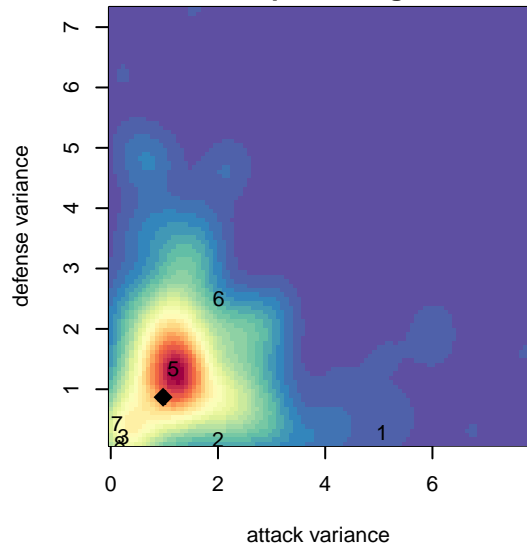

North Idaho Inferno Orange G02

, ID
 G02 total strength=1379
 attack=8.07 defense=6.87
 fall league = PSPL WNPL U16

alt names used:
 Inferno Brown G02

Venues played:
 2017 PSPL WNPL U16

North Idaho Inferno Orange G02
 Dots are actual minus expected GF (blue circles) and GA (red triangles).
 Blue line is smoothed change in attack strength. Red is smoothed change in defense strength.

**attack and defense variance (black dot)
relative to other teams
and top 10 in region**

**attack and defense rating
relative to others at age
and all opponents in last 13 months**

Performance relative to 13 month average